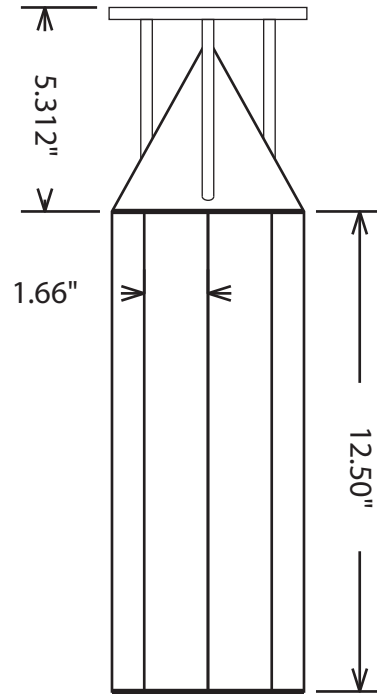

Iris Overall

43% scale model of ARC Iris

John Coker
john@jcs.w.com

Booster (6x 38mm)

Fins (4)