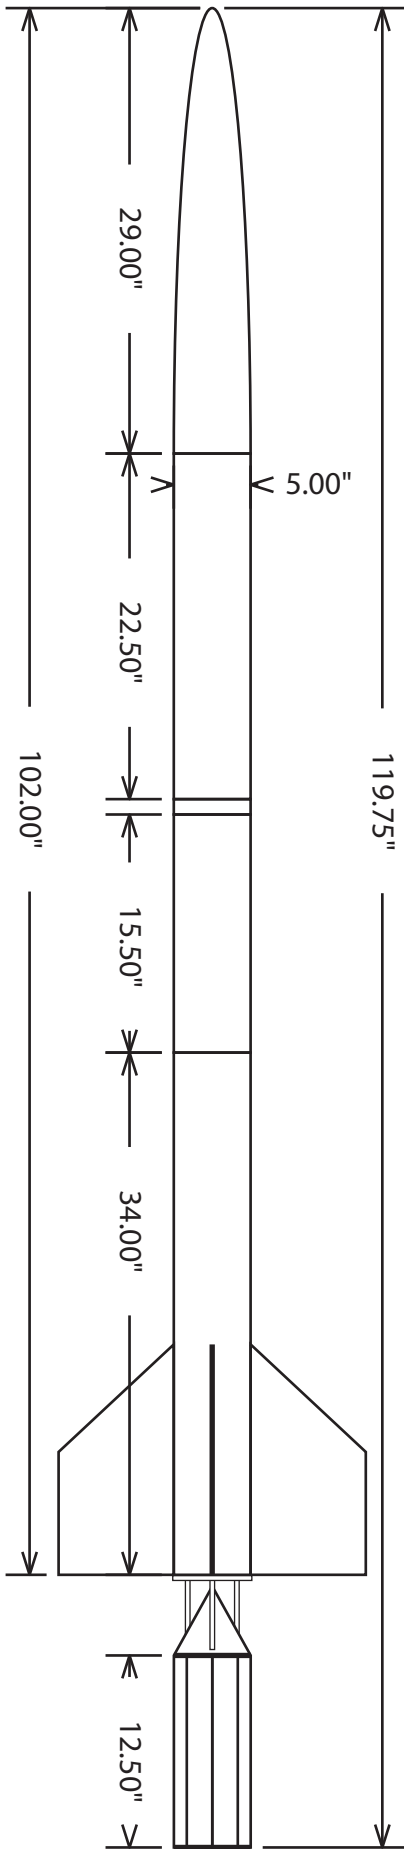

Iris Overall

43% scale model of ARC Iris

John Coker
john@jcs.w.com

Booster (6x 38mm)

Fins (4)